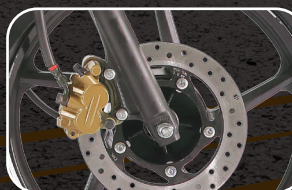

RIDE WITH THE LEGENDS

OVER 7 MILLION PULSARS SOLD ACROSS THE WORLD - PRESENCE IN 25 COUNTRIES - NO.1 IN 18 COUNTRIES

pulsar
POWER AHEAD

CAPACITY: 134.66 cc

POWER: 13.05 @ 9000
(Ps @ RPM)

TORQUE: 11.04 @ 7500
(Nm @ RPM)

ENGINE:
4 stroke, air cooled, 4-valve,
single cylinder, SOHC, DTS-i

PERFORMANCE

- 4 valve, Twin Spark DTS-i, 135 cc engine
- 5 speed gear box
- ExhaustTEC
- Electric Start with Auto Choke

STYLING

- Bikini Fairing
- Stylish LED Tail Lamps
- Clip on handle bar
- Split Seat & Split Grab Rail
- Twin Pilot Headlamps

SAFETY

- 240mm ventilated front disc brake
- Upright seat posture
- DC Lighting

COMFORT

- Lighter handling
- Single down tube chassis frame